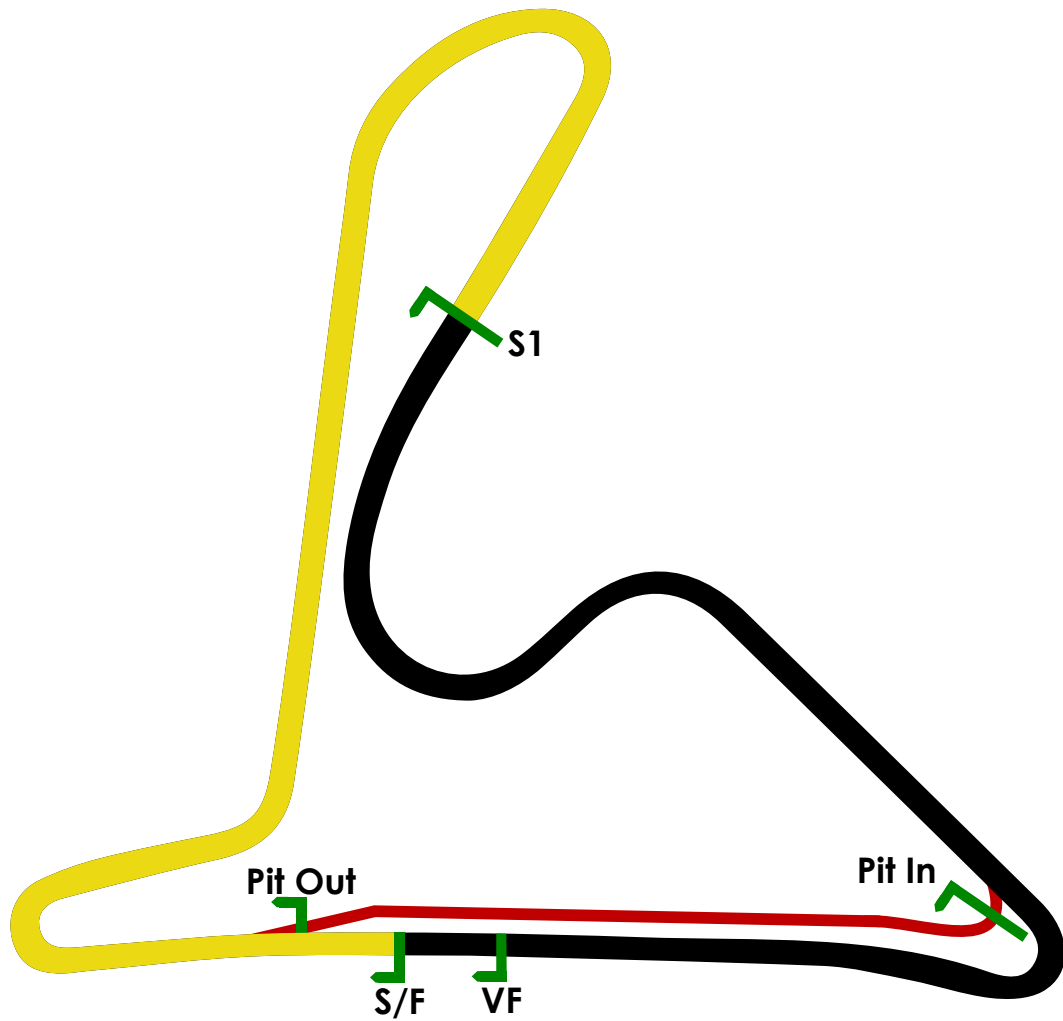

Mondello Park National Circuit

Circuit Information:

Length:	1.842km	1842m	
Speed Trap (VF):		53.257413	-6.745422
Start / Finish (S/F):		53.257132	-6.745282
Sector 1 Line (S1):		53.255922	-6.749475
Pit Entry (Pit In):		53.258919	-6.746893
Pit Exit (Pit Out):		53.256935	-6.745359
Pit Entry - Pit Exit:	250.4m	15.024s @ 60kph	11.268s @ 80kph