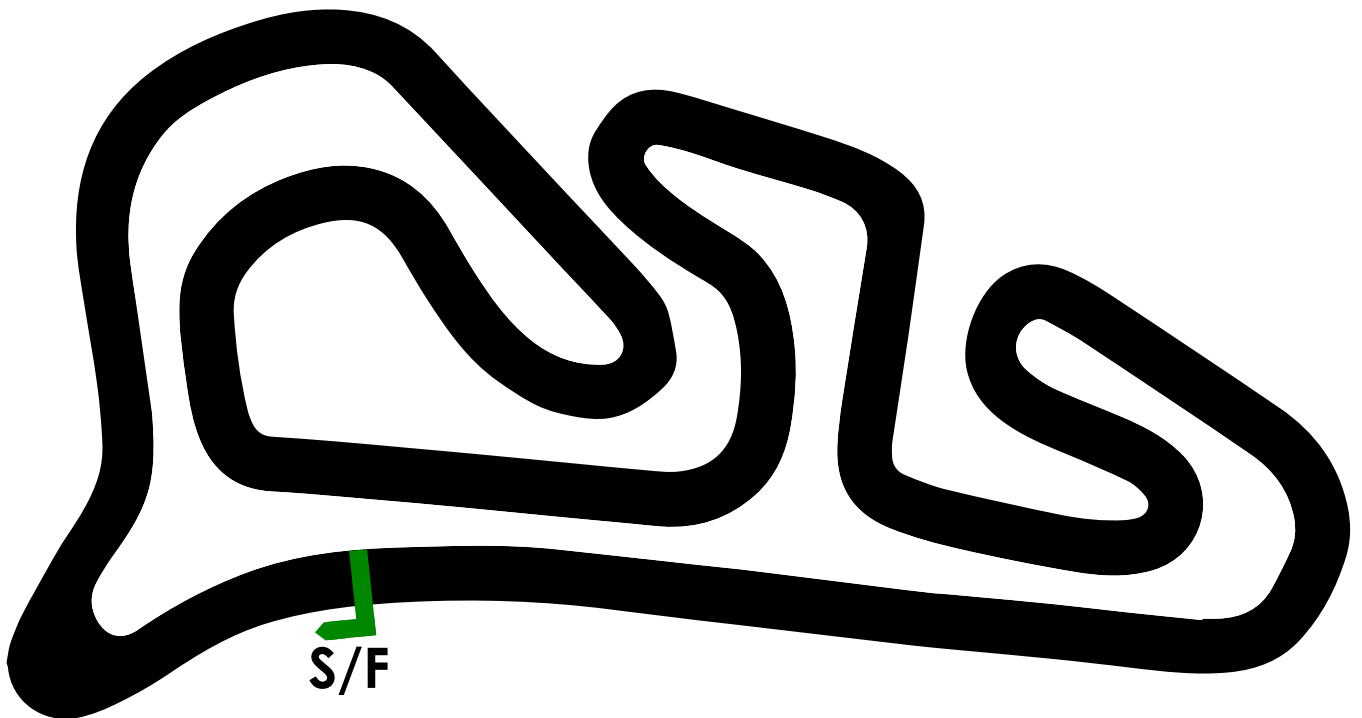

Kiltorcan Raceway

Circuit Information:

Length:	1.052km	1052m	
Elevation:	167m		
Start / Finish:		52.462842	-7.181660