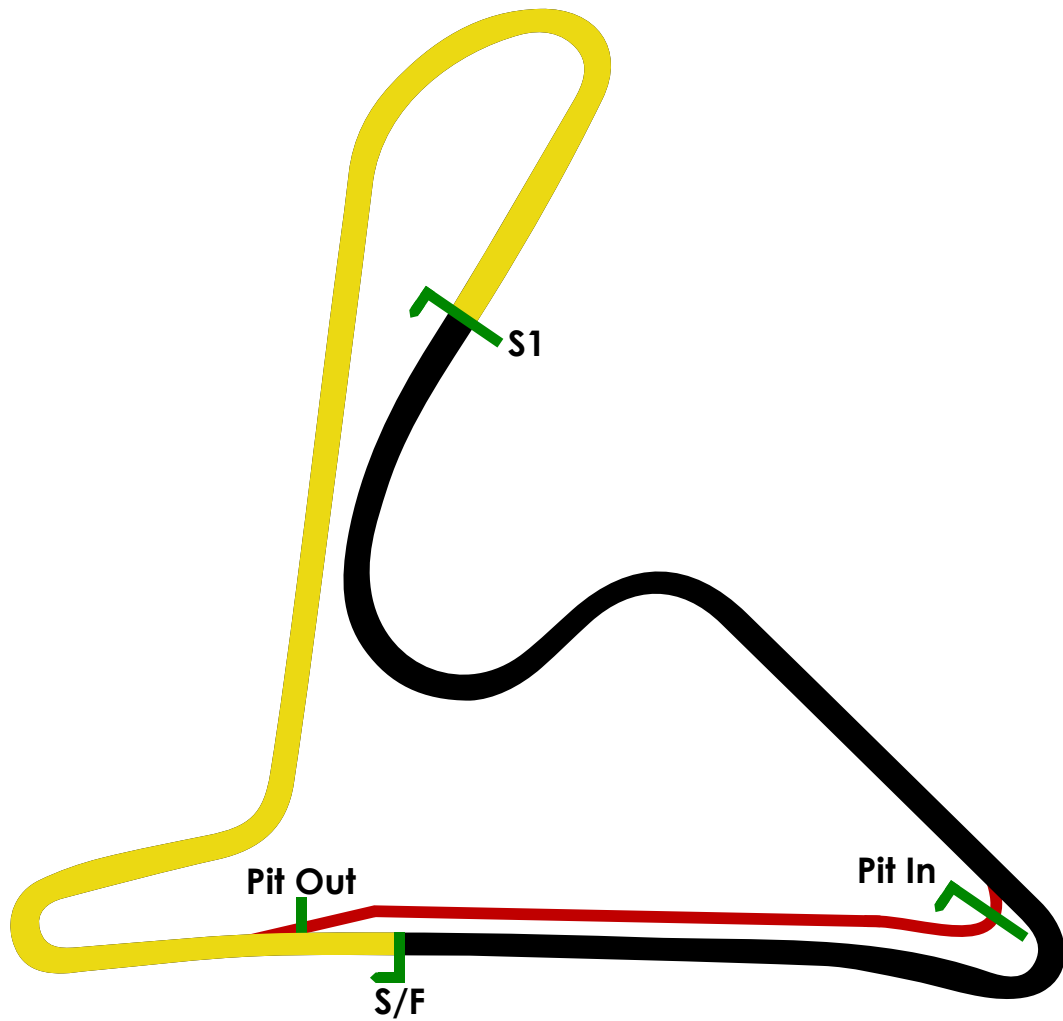

Mondello Park National Circuit (With Sectors)

Circuit Information:

Length:	1.842km	1842m	
Start / Finish:		53.257132	-6.745282
Sector 1 Line:		53.255922	-6.749475
Pit Entry:		53.258919	-6.746893
Pit Exit:		53.256935	-6.745359
Pit Entry - Pit Exit:	250.4m	15.024s @ 60kph	11.268s @ 80kph