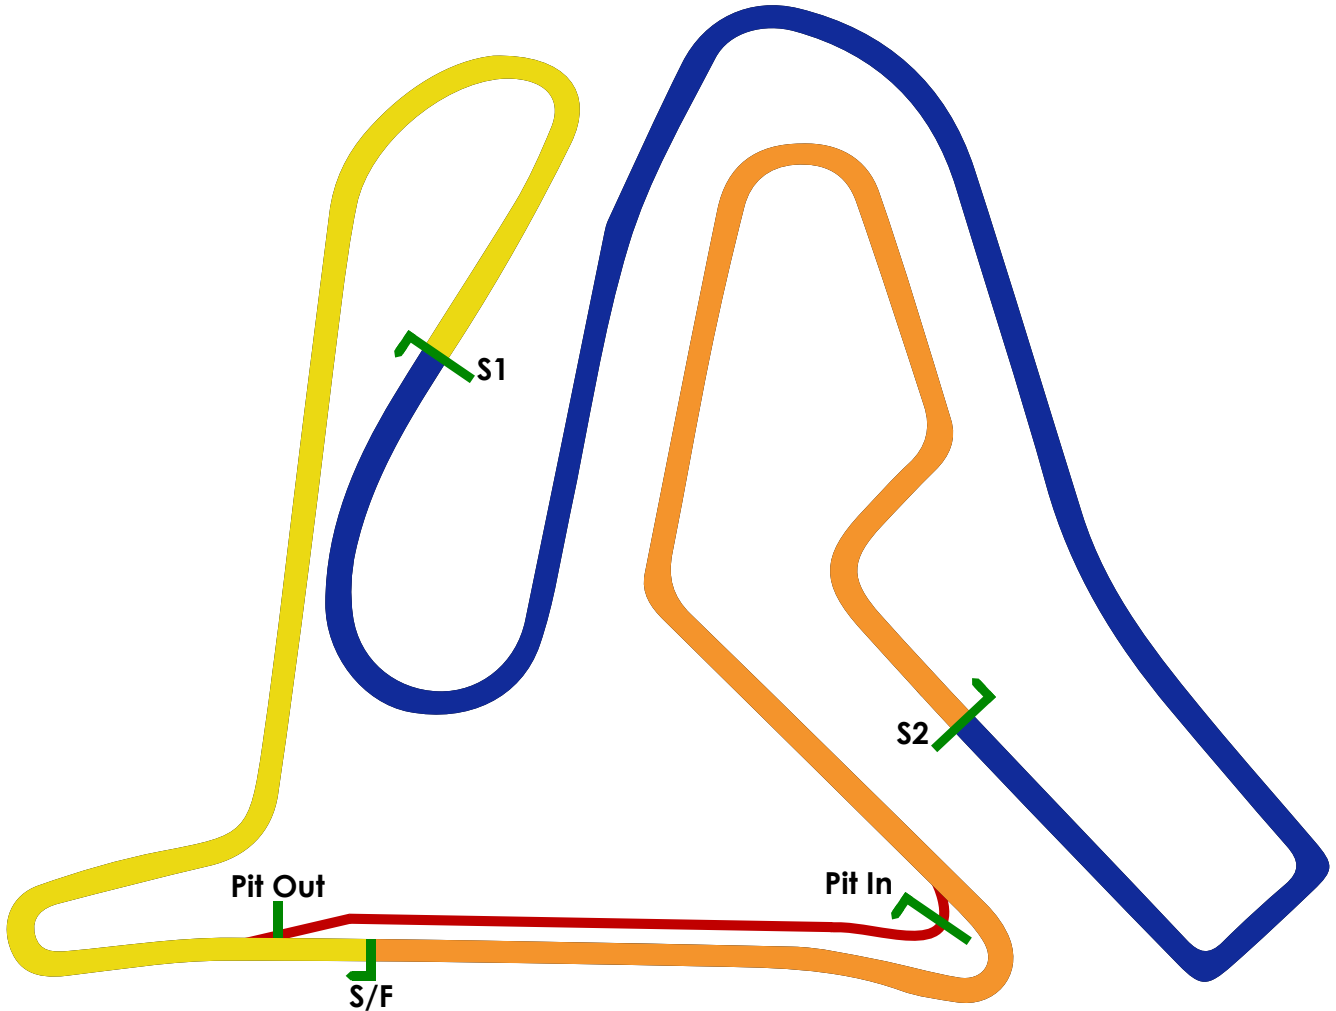

Mondello Park International Circuit (With Sectors)

Circuit Information:

Length:	3.503km	3503m	
Start / Finish:		53.257132	-6.745282
Sector 1 Line:		53.255922	-6.749475
Sector 2 Line:		53.258613	-6.748270
Pit Entry:		53.258919	-6.746893
Pit Exit:		53.256935	-6.745359
Pit Entry - Pit Exit:	250.4m	15.024s @ 60kph	11.268s @ 80kph