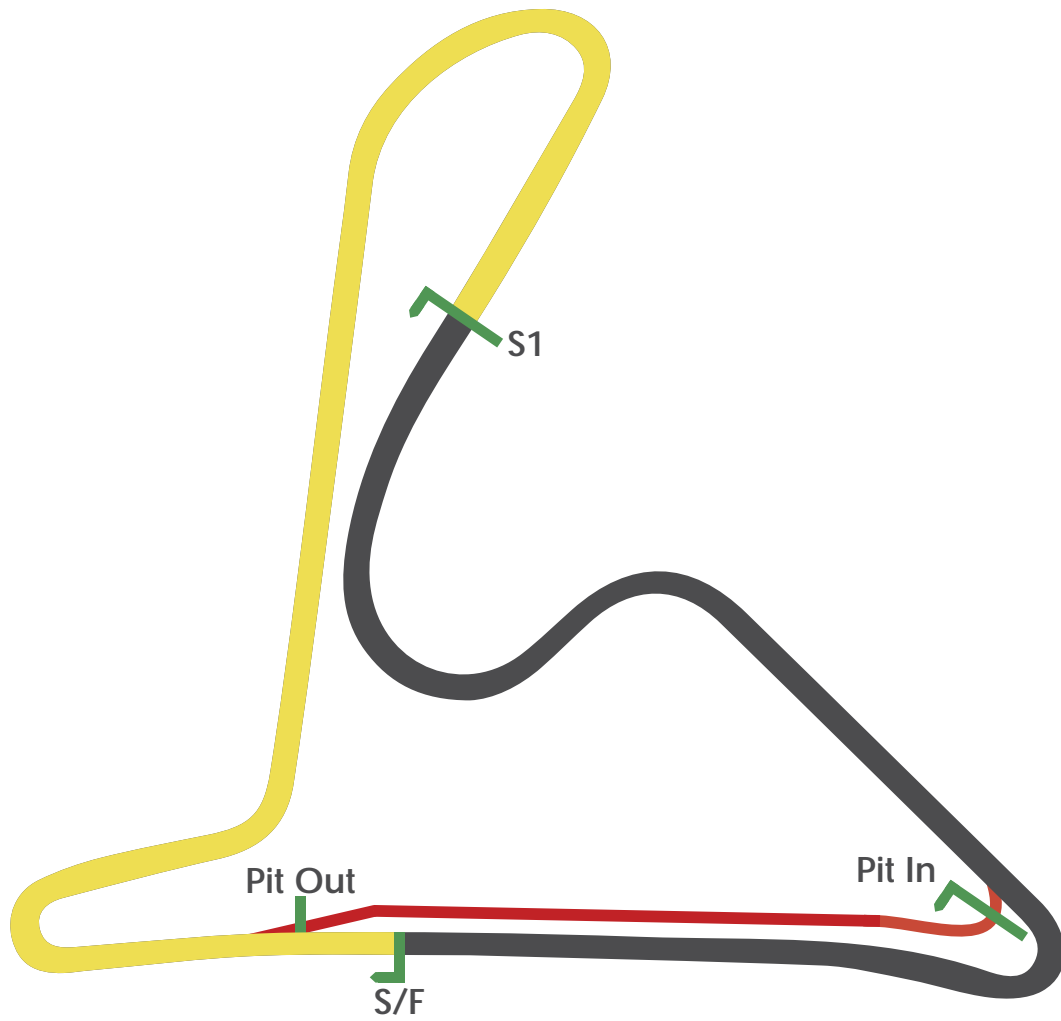

Mondello Park National Circuit (With Sectors)

Circuit Information:

Length:	1.842km	1842m	
Start / Finish:		53.257132	-6.745282
Sector 1 Line:		53.255922	-6.749475
Pit Entry:		53.258919	-6.746893
Pit Exit:		53.256935	-6.745359
Pit Entry - Pit Exit:	250.4m	15.024s @ 60kph	11.268s @ 80kph